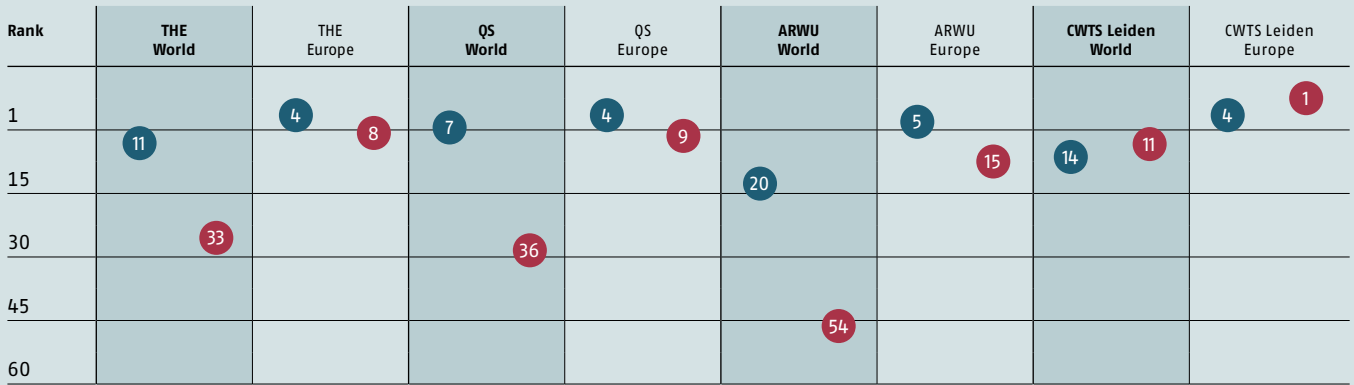

University rankings

Fig. 15: Rankings of ETH Zurich (blue) and EPFL (red) according to the THE, QS, ARWU and CWTS Leiden rankings in 2023/2024

■ ETH Zurich ■ EPFL

Fig. 16: Rankings of ETH Zurich (blue) and EPFL (red) according to the THE and QS World rankings 2014–2023

—●— THE World Ranking ETH Zurich
 —●— THE World Ranking EPFL
 - - - ● - - - QS World Ranking ETH Zurich
 - - - ● - - - QS World Ranking EPFL

THE
QS
ARWU
CWTS Leiden

Times Higher Education World University Rankings from TES Global Limited, London
QS World University Rankings from Quacquarelli Symonds Limited, London
Academic Ranking of World Universities from ShanghaiRanking Consultancy
CWTS Leiden Ranking from the Centre for Science and Technology Studies (CWTS) of the University Leiden, Netherlands; indicator used: PP (top 10%) (see box on the left)