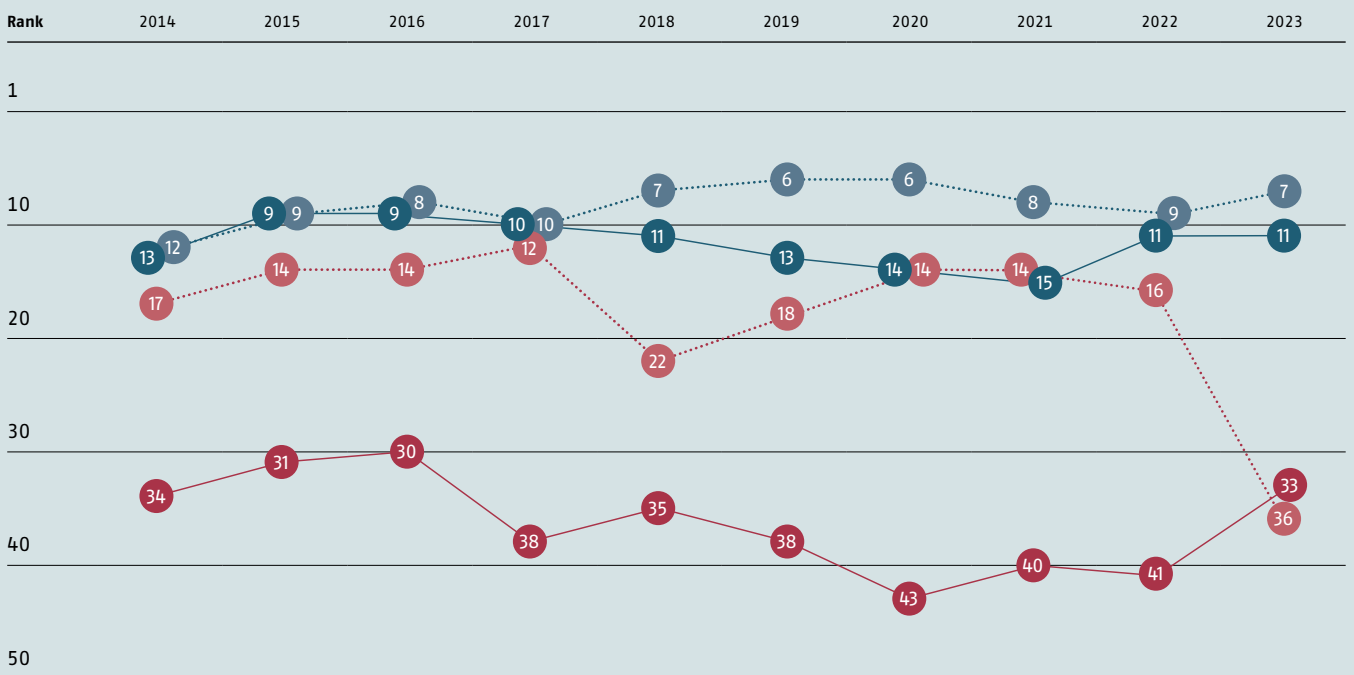

University rankings

Fig. 15: Rankings of ETH Zurich (blue) and EPFL (red) according to the THE, QS, ARWU and CWTS Leiden rankings in 2023/2024

■ ETH Zurich ■ EPFL

Fig. 16: Rankings of ETH Zurich (blue) and EPFL (red) according to the THE and QS World rankings 2014–2023